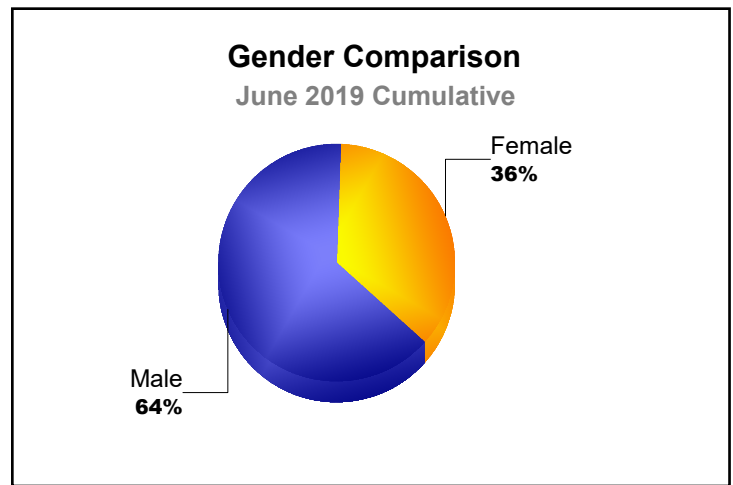

Year	New Clubs	Dropped Clubs	Gain/ Loss Clubs	New Members	Charter Members	Reinstate Members	Transfer Members	Total Member Added	Total Members Dropped	Gain/ Loss Members
2014-2015	0	0	0	2	0	0	0	2	-6	-4
2015-2016	0	0	0	1	0	0	0	1	-4	-3
2016-2017	0	0	0	2	0	0	0	2	-6	-4
2017-2018	0	0	0	6	0	0	0	6	-5	1
2018-2019	0	0	0	1	0	0	2	3	-7	-4
Average	0	0	0	2	0	0	0	3	-6	-3