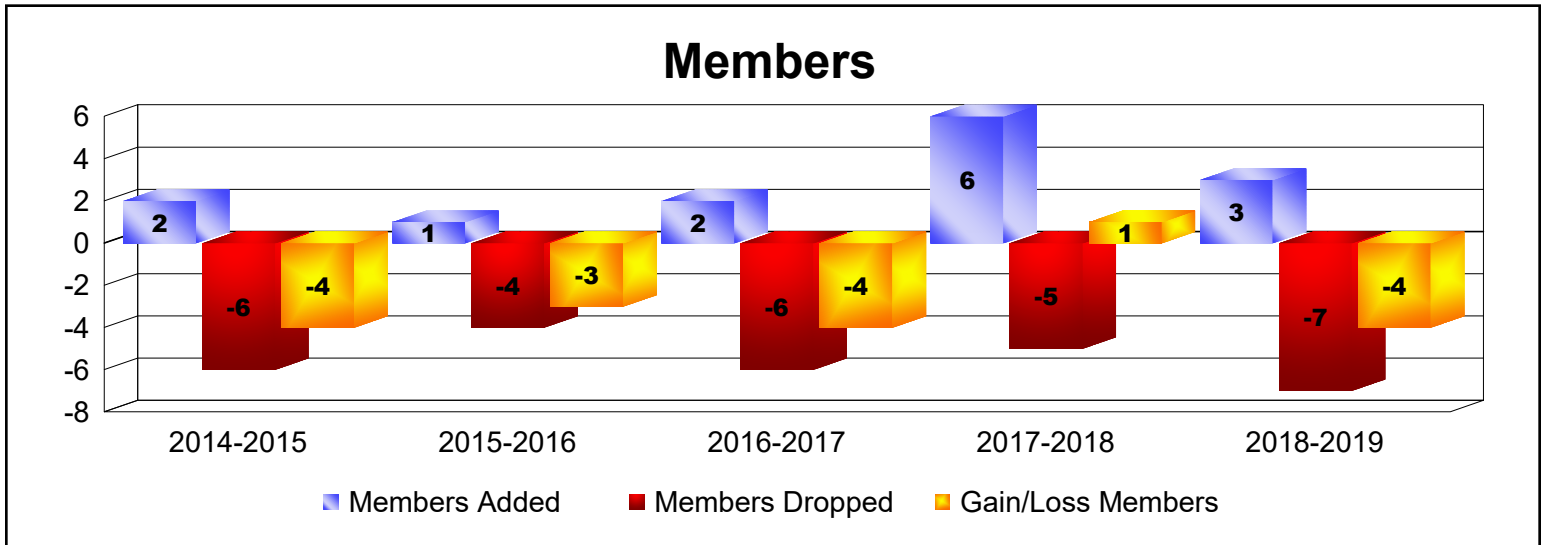

Year	New Clubs	Dropped Clubs	Gain/ Loss Clubs	New Members	Charter Members	Reinstate Members	Transfer Members	Total Member Added	Total Members Dropped	Gain/ Loss Members
2014-2015	0	0	0	2	0	0	0	2	-6	-4
2015-2016	0	0	0	1	0	0	0	1	-4	-3
2016-2017	0	0	0	2	0	0	0	2	-6	-4
2017-2018	0	0	0	6	0	0	0	6	-5	1
2018-2019	0	0	0	1	0	0	2	3	-7	-4
Average	0	0	0	2	0	0	0	3	-6	-3

Year	New Clubs	Dropped Clubs	Gain/ Loss Clubs	New Members	Charter Members	Reinstate Members	Transfer Members	Total Member Added	Total Members Dropped	Gain/ Loss Members
2014-2015	0	-2	-2	97	3	3	0	103	-109	-6
2015-2016	1	-1	0	79	21	2	2	104	-146	-42
2016-2017	0	-2	-2	102	0	10	3	115	-175	-60
2017-2018	0	-1	-1	91	0	9	6	106	-141	-35
2018-2019	0	-1	-1	93	0	9	6	108	-146	-38
Average	0	-1	-1	92	5	7	3	107	-143	-36