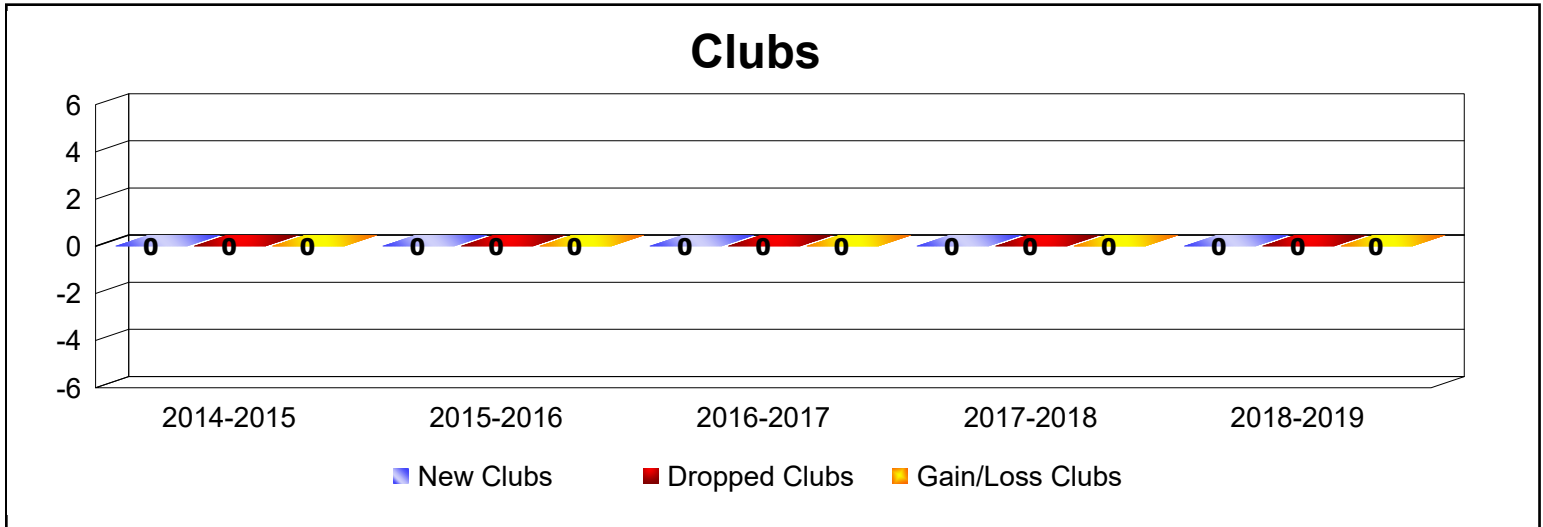

Year	New Clubs	Dropped Clubs	Gain/ Loss Clubs	New Members	Charter Members	Reinstate Members	Transfer Members	Total Member Added	Total Members Dropped	Gain/ Loss Members
2014-2015	0	0	0	2	0	0	0	2	-6	-4
2015-2016	0	0	0	1	0	0	0	1	-4	-3
2016-2017	0	0	0	2	0	0	0	2	-6	-4
2017-2018	0	0	0	6	0	0	0	6	-5	1
2018-2019	0	0	0	1	0	0	2	3	-7	-4
Average	0	0	0	2	0	0	0	3	-6	-3

Year	New Clubs	Dropped Clubs	Gain/ Loss Clubs	New Members	Charter Members	Reinstate Members	Transfer Members	Total Member Added	Total Members Dropped	Gain/ Loss Members
2014-2015	0	-2	-2	97	3	3	0	103	-109	-6
2015-2016	1	-1	0	79	21	2	2	104	-146	-42
2016-2017	0	-2	-2	102	0	10	3	115	-175	-60
2017-2018	0	-1	-1	91	0	9	6	106	-141	-35
2018-2019	0	-1	-1	93	0	9	6	108	-146	-38
Average	0	-1	-1	92	5	7	3	107	-143	-36