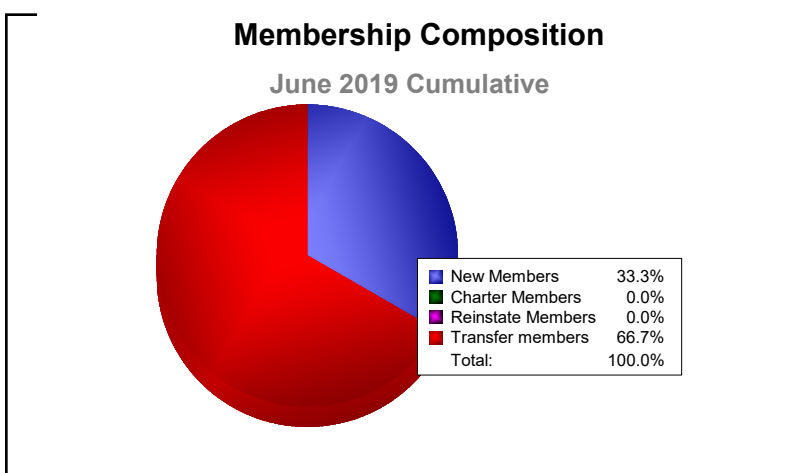

Year	New Clubs	Dropped Clubs	Gain/ Loss Clubs	New Members	Charter Members	Reinstate Members	Transfer Members	Total Member Added	Total Members Dropped	Gain/ Loss Members
2014-2015	0	0	0	2	0	0	0	2	-6	-4
2015-2016	0	0	0	1	0	0	0	1	-4	-3
2016-2017	0	0	0	2	0	0	0	2	-6	-4
2017-2018	0	0	0	6	0	0	0	6	-5	1
2018-2019	0	0	0	1	0	0	2	3	-7	-4
Average	0	0	0	2	0	0	0	3	-6	-3

Year	New Clubs	Dropped Clubs	Gain/ Loss Clubs	New Members	Charter Members	Reinstate Members	Transfer Members	Total Member Added	Total Members Dropped	Gain/ Loss Members
2014-2015	0	-2	-2	97	3	3	0	103	-109	-6
2015-2016	1	-1	0	79	21	2	2	104	-146	-42
2016-2017	0	-2	-2	102	0	10	3	115	-175	-60
2017-2018	0	-1	-1	91	0	9	6	106	-141	-35
2018-2019	0	-1	-1	93	0	9	6	108	-146	-38
Average	0	-1	-1	92	5	7	3	107	-143	-36